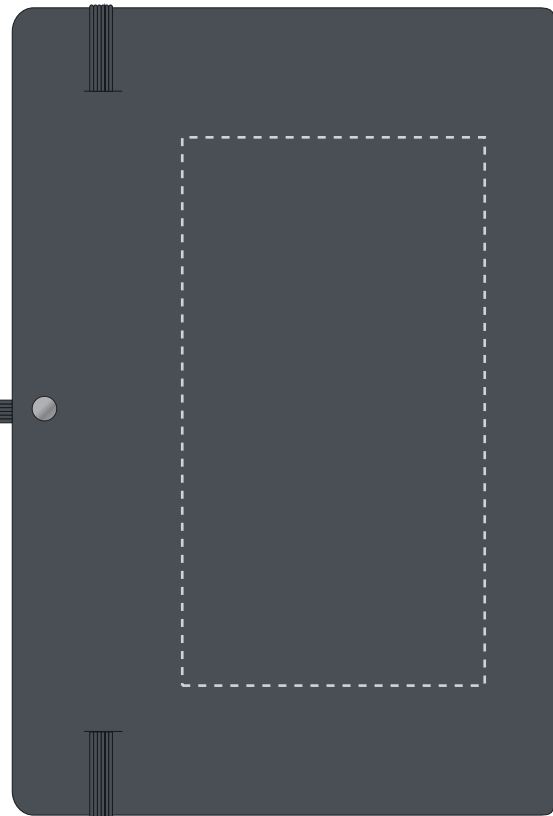

We stock this item in the following colours

PANTONE REFERENCE(S)

- Colour 1
- Colour 2
- Colour 3
- Colour 4

Product Image for visualisation - colours may vary

ARTWORK SCALE 50%

- CENTRED TO PRINT AREA
- CENTRED TO NOTEBOOK

ARTWORK SCALE 50%

- CENTRED TO PRINT AREA
- CENTRED TO NOTEBOOK

The dashed line is to demonstrate print area and will not appear on your printed item

PLEASE NOTE:

- All colours including print and product are for visual purposes only and should not be regarded as the actual colour of the product and print.
- Some products may vary from batch to batch and may differ from previous orders.
- The colour and texture of a product can also have an effect on the final print colour.
- By approving this order we accept that you understand these terms.

To proceed, please approve visual via the online system.

ARTWORK SCALE 100%

Max print area: 195mm x 100mm

ARTWORK SCALE 100%

Max print area: 145mm x 80mm